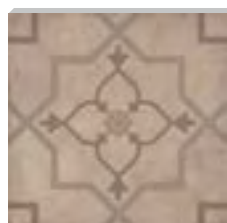

177072 Nat Ret

20 mm OUTDOOR R11C

100x100

40"x40"

177062 Nat Ret

Queens 100x100

40"x40"

177402 Nat Ret