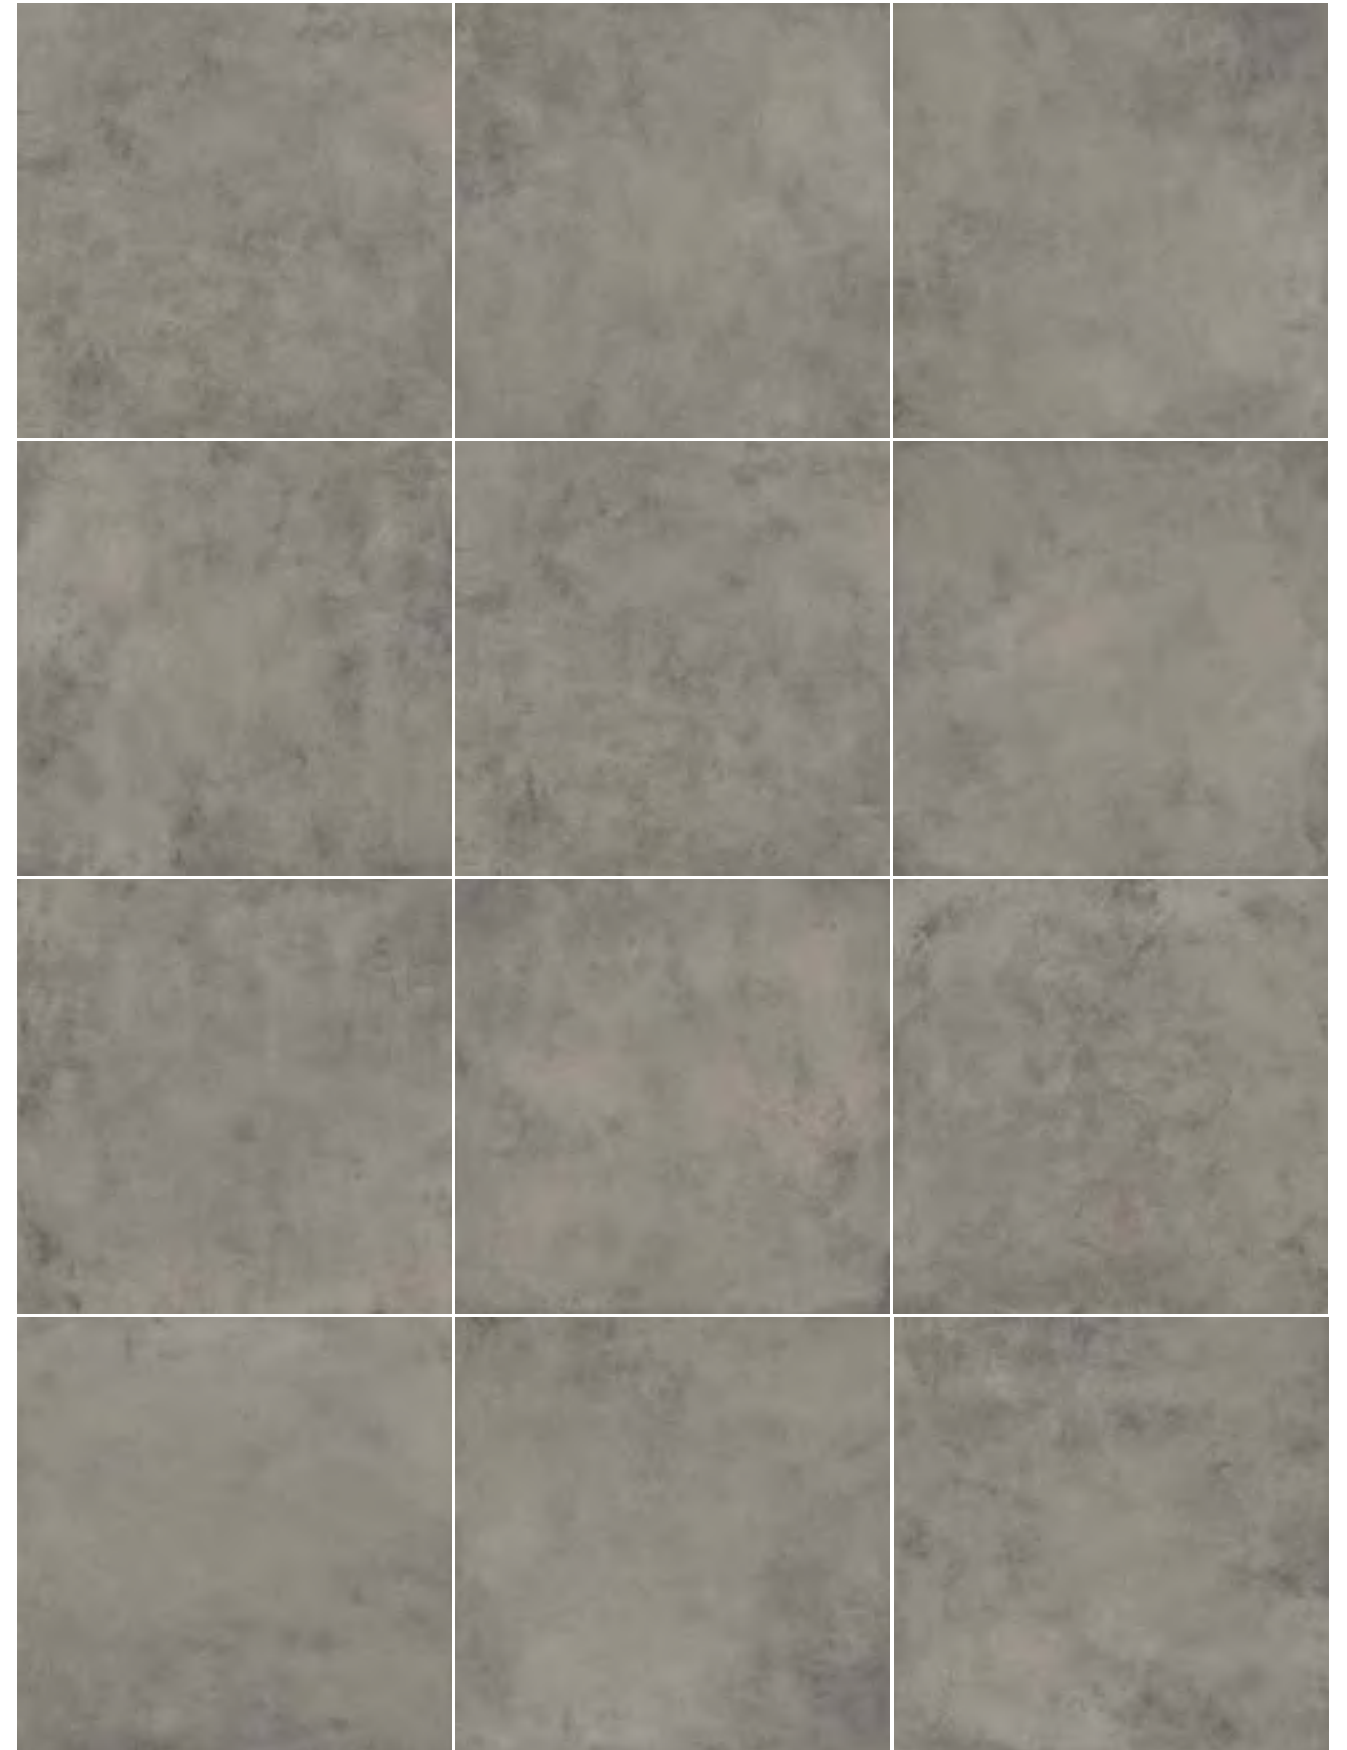

SVILUPPO **GRAFICO**

Pattern by size. Développement graphique par format. Grafischer Entwurf für Format.

GRAY **100x100_40"x40"** **8,8** mm